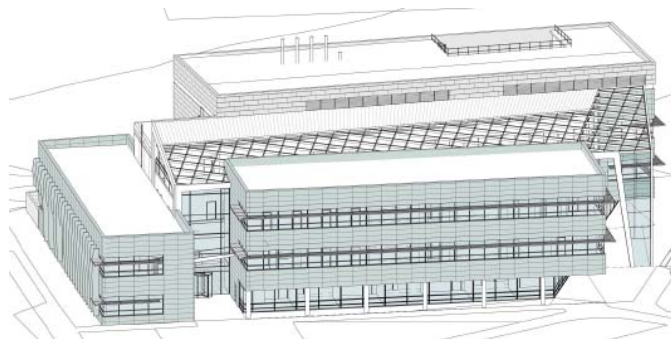

# SURREY UNIVERSITY - VETERINARY SCHOOL (GUILDFORD - UK)

The new three buildings on the university's Guildford campus will allow teaching of veterinary medicine. The new academic building will provide world-class teaching and research laboratories, lecture theatres, and flexible break out spaces organised around a common shared atrium. Sustainability features will include naturally ventilated office and teaching spaces, and an atrium roof shaped to guide rising air into the plant room for heat extraction

700 m<sup>2</sup> atrium

Architect: Devereux Architects – London  
Main Contractor : BAM construction  
Ongoing studies – Construction in 2014